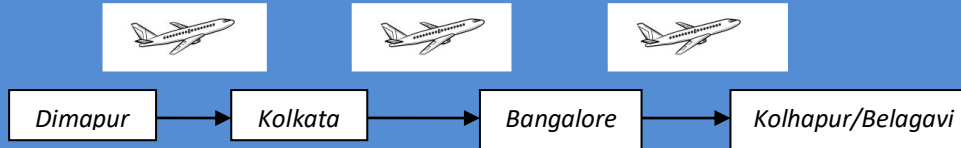

5. Dimapur Airport, Nagaland