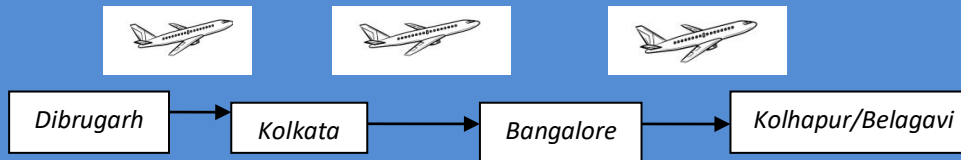

4. Dibrugarh Airport, Assam